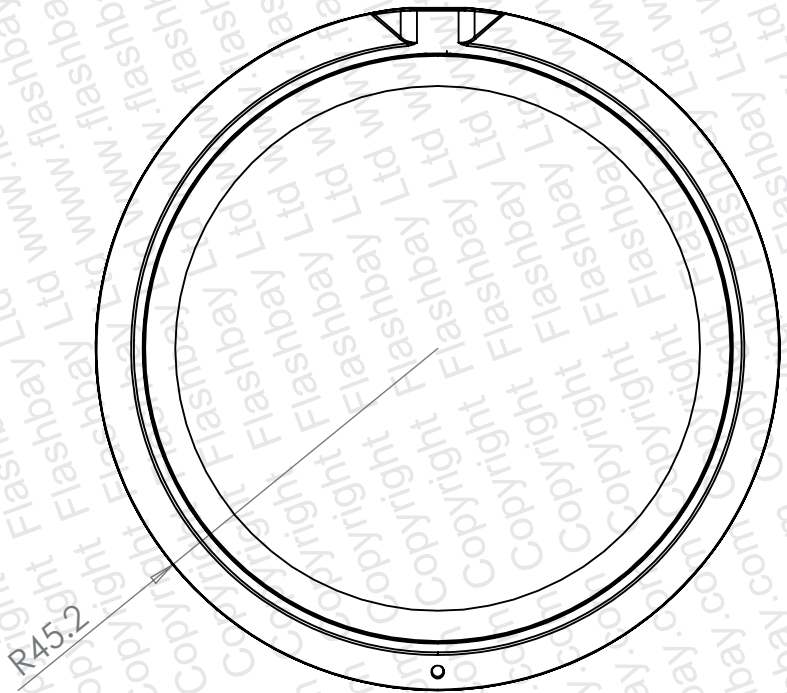

R45.2

7.3

PRODUCT
Loop

CODE
LP

DIMENSIONS
mm

SCALE
1:1